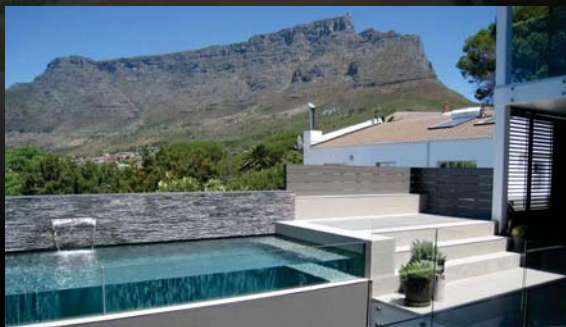

AQUAMARINE

from Latin, meaning water and sea.

Aquamarine Properties: Helps create a calm, centered, relaxed but alert state

with balanced energy. It is a stone of the Divine Feminine-teaching. A form of power that is

yielding and yet resilient, and letting you speak your truth clearly

from a place of inner knowing rather than reactivity.

Gallery / Examples

Awaiting project photo's

As an example -
multiple zones, Whue-RGB